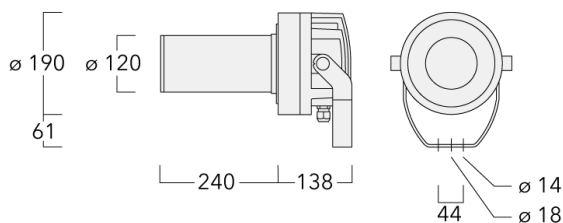

**Description**

Profile Projector [GP] for projection of gobos on a surface. Spherical/double flat convex lens system. Gobo motif on request (size M), to be ordered separately.

IP66, Class I. IK07. Marine-grade, die-cast aluminium alloy. 5CE superior corrosion protection + primer including PCS hardware. Silicone CCG® Controlled Compression Gasket. Safety glass main lens. Two cable glands for improved wiring flexibility. PMMA LED lens array. Factory installed LED circuit board. LED board can be removed for upgrading. Integral EC electronic converter, thermally separated.

Gobo outside diameter 66 mm, max. printable area d = 48 mm. WE-EF recommendation = d 38 mm.